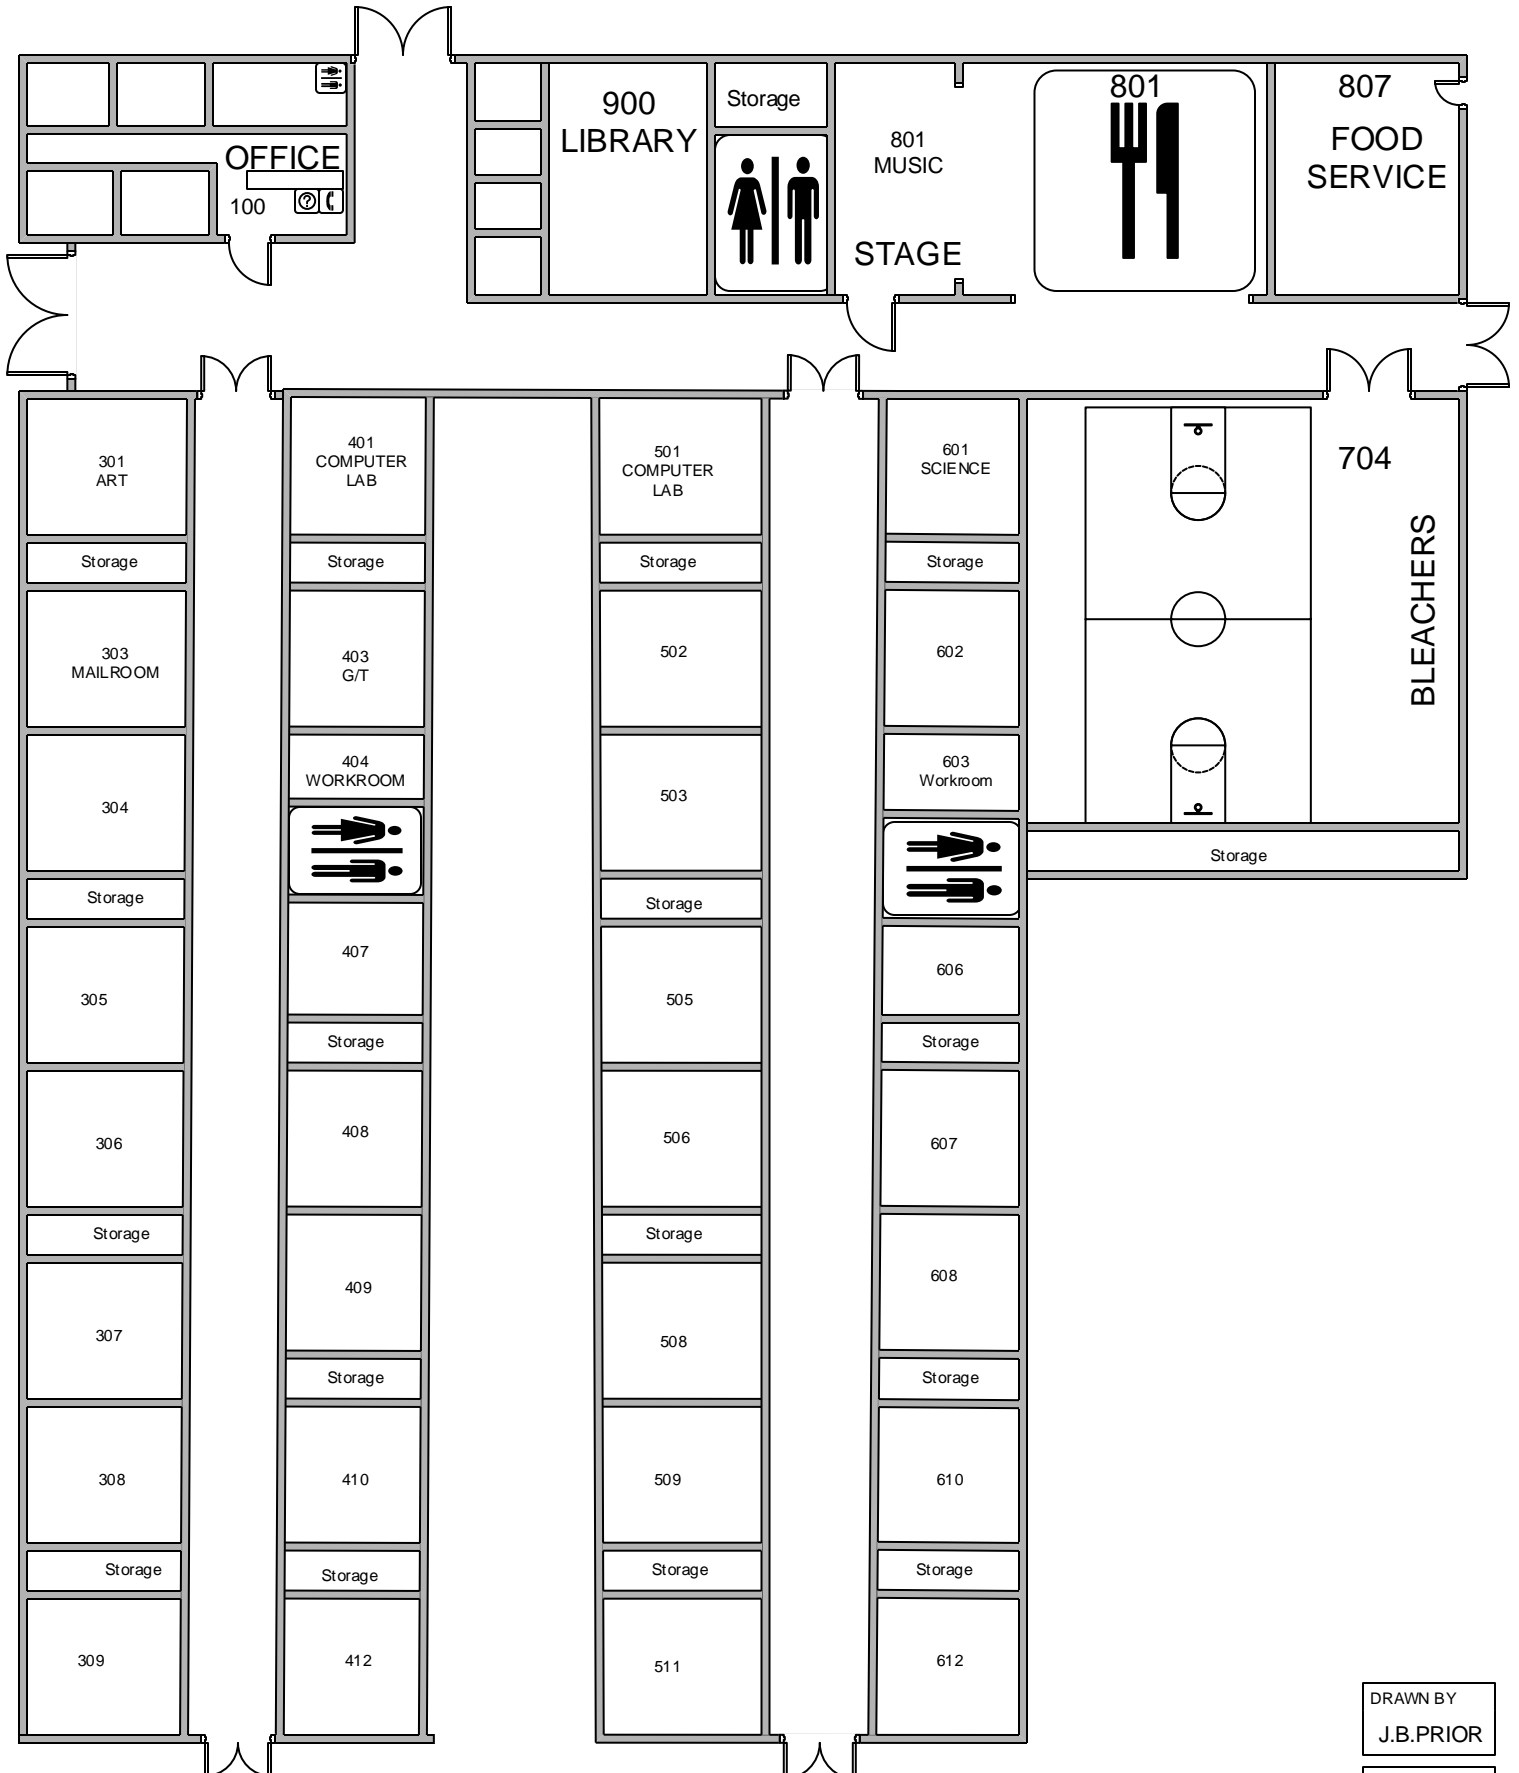

# CALLISBURG ELEMENTARY SCHOOL WOODBINE BUILDING

To  
RADWARE

DRAWN BY  
J.B.PRIOR

REVISED  
11/9/2015