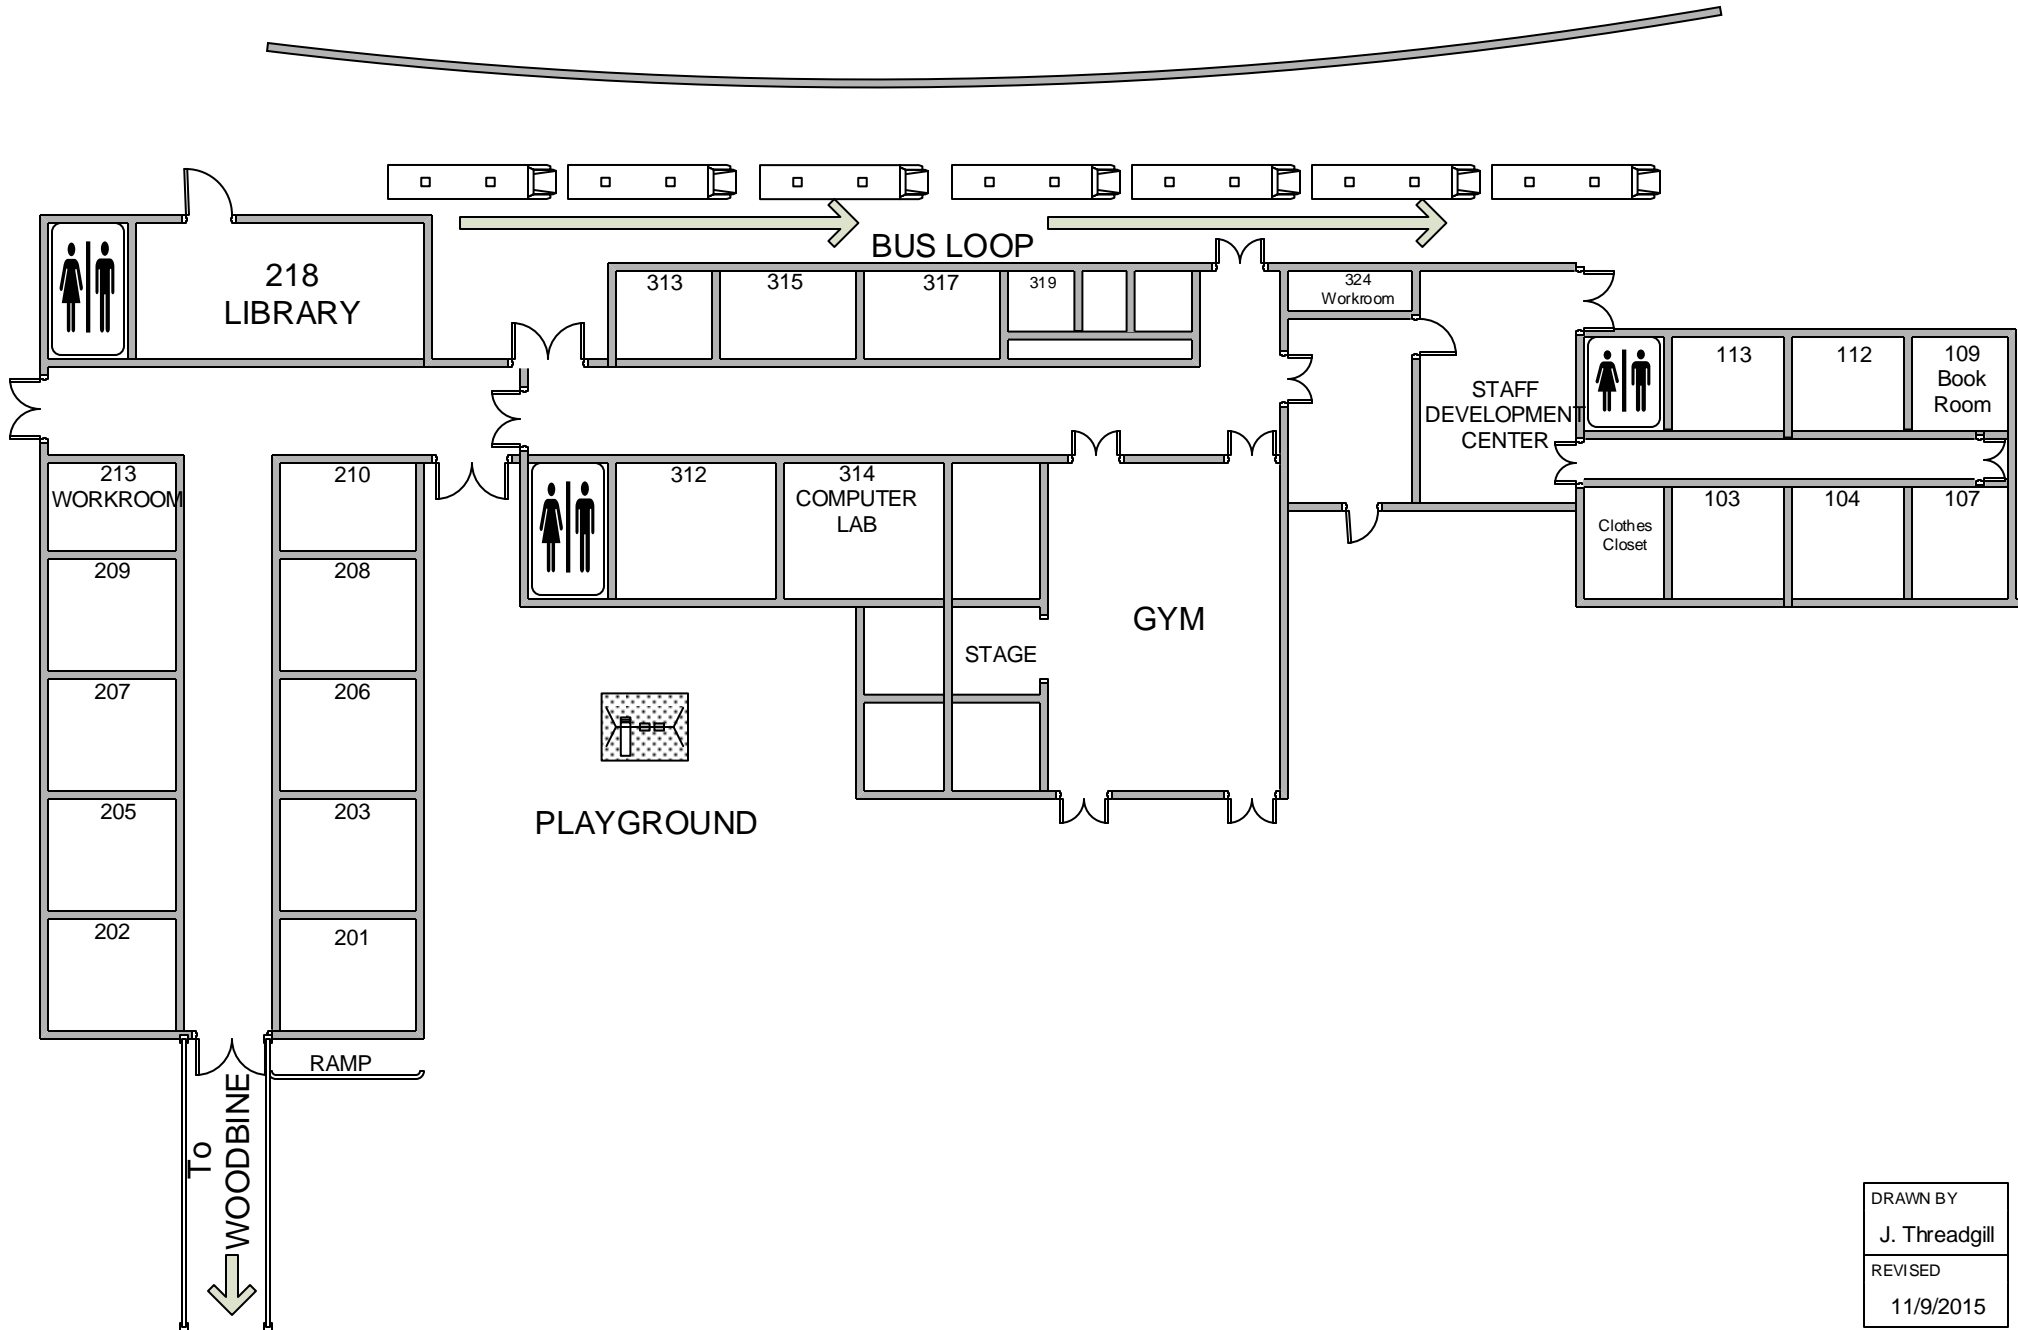

CALLISBURG ELEMENTARY SCHOOL RADWARE BUILDING

DRAWN BY J. Threadgill
REVISED 11/9/2015