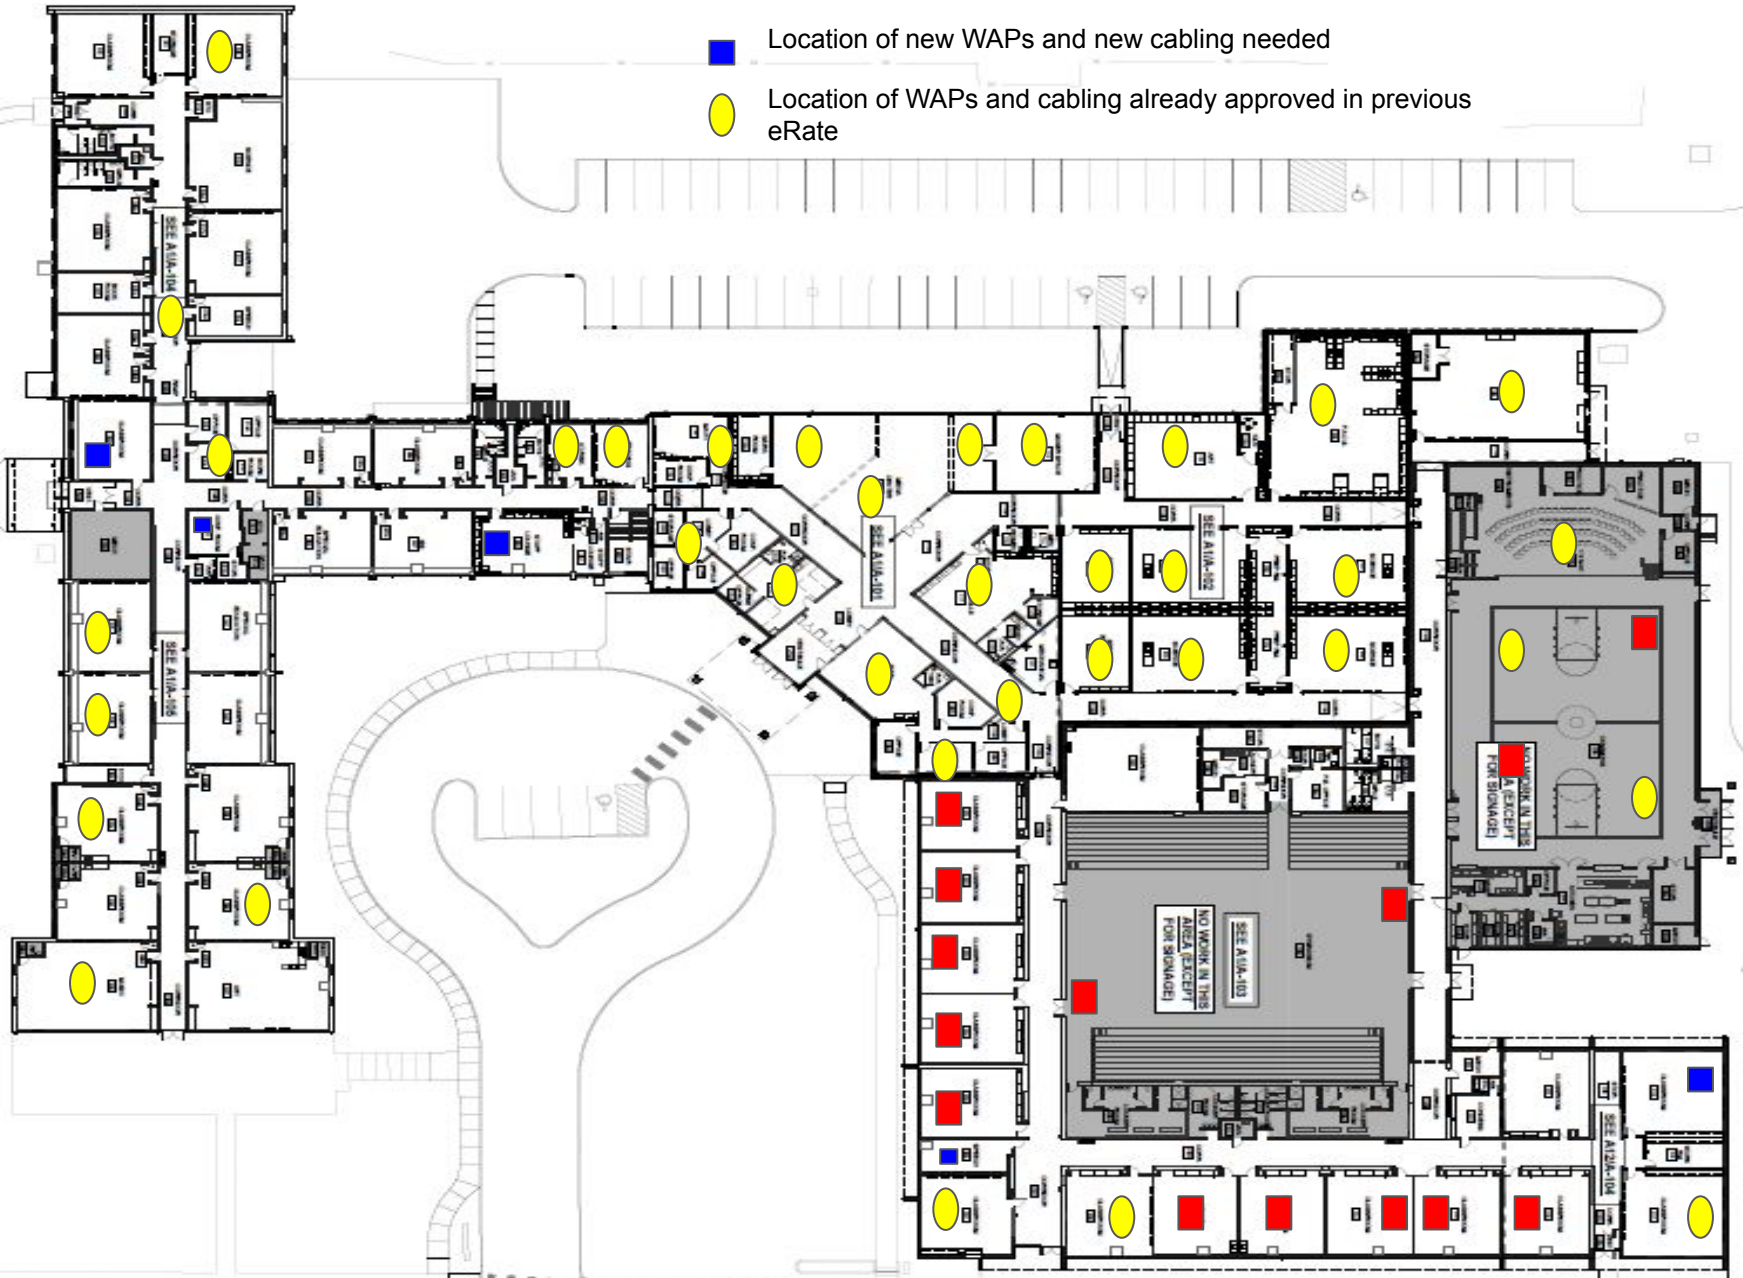

SBC Middle School

- Location of replacement (Aruba for HP)
- Location of new WAPs and new cabling needed
- Location of WAPs and cabling already approved in previous eRate

Agriculture and Industrial Arts

SBC High School

- Location of replacement (Aruba for HP)
- Location of new WAPs and new cabling needed
- Location of WAPs and cabling already approved in previous eRate

- Location of replacement (Aruba for HP)
- Location of new WAPs and new cabling needed
- Location of WAPs and cabling already approved in previous eRate