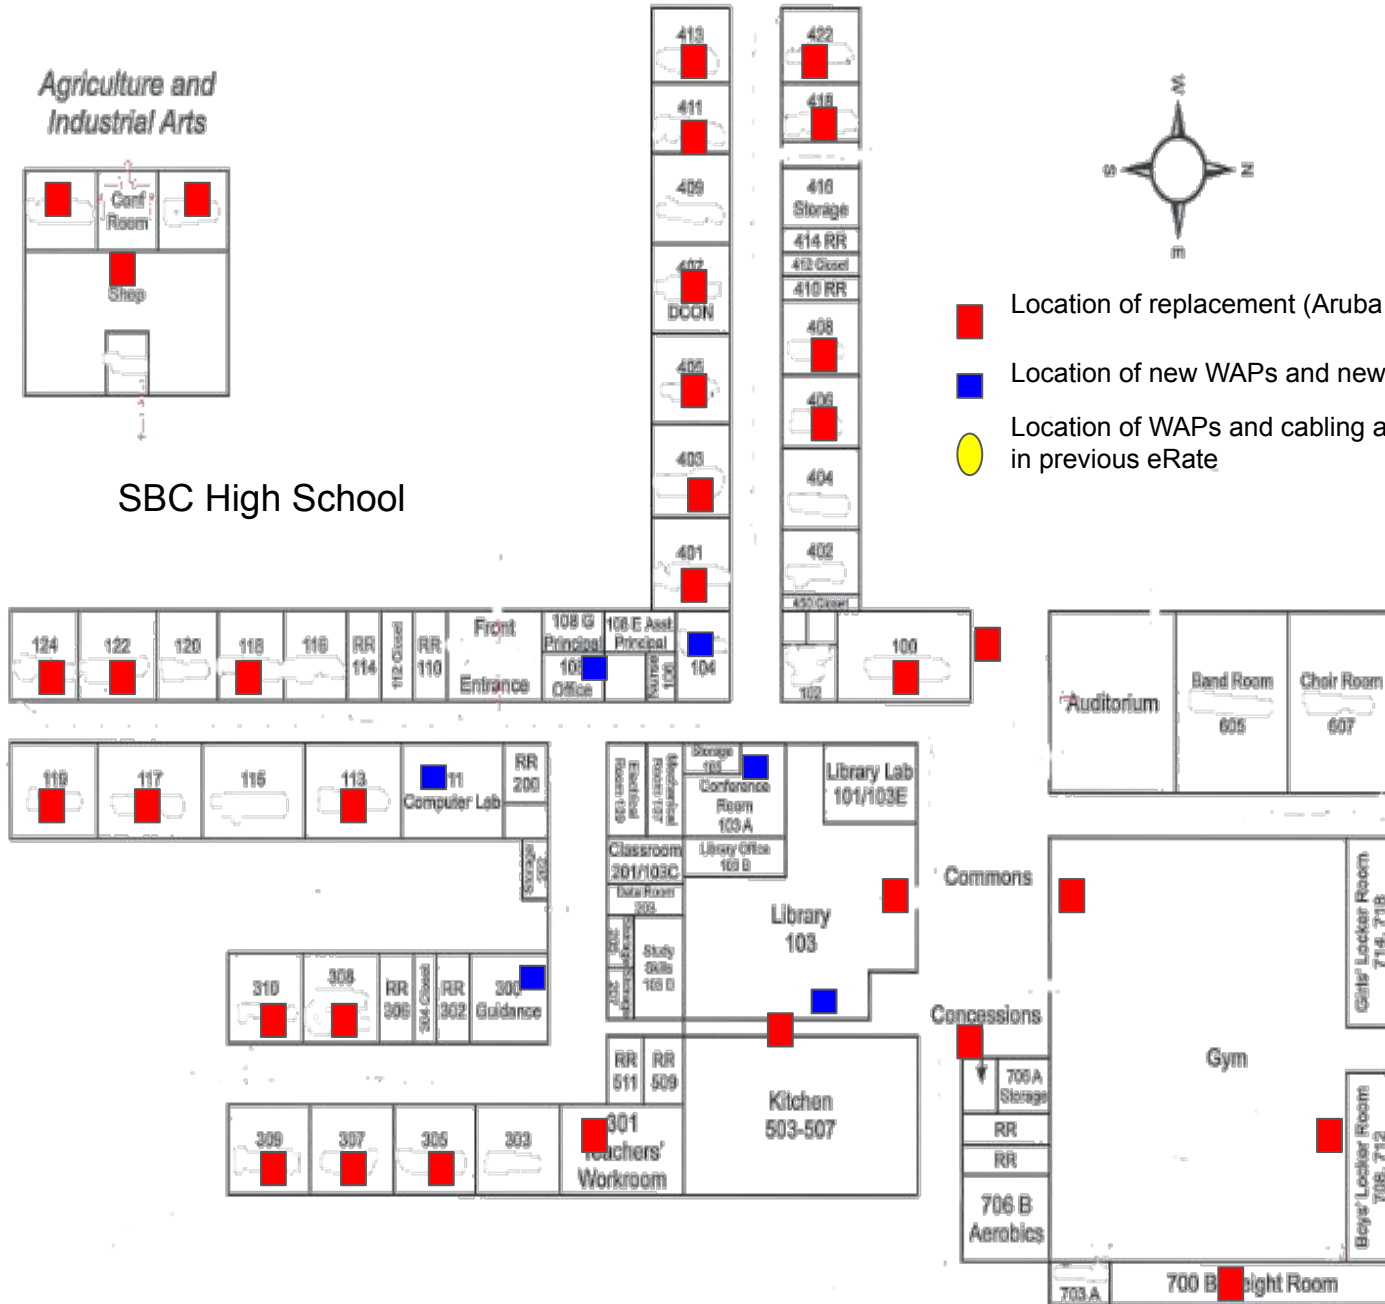

SBC Middle School

- Location of replacement (Aruba for HP)
- Location of new WAPs and new cabling needed
- Location of WAPs and cabling already approved in previous eRate

Agriculture and Industrial Arts

SBC High School

- Location of replacement (Aruba for HP)
- Location of new WAPs and new cabling needed
- Location of WAPs and cabling already approved in previous eRate

- Location of replacement (Aruba for HP)
- Location of new WAPs and new cabling needed
- Location of WAPs and cabling already approved in previous eRate

SBC Primary School