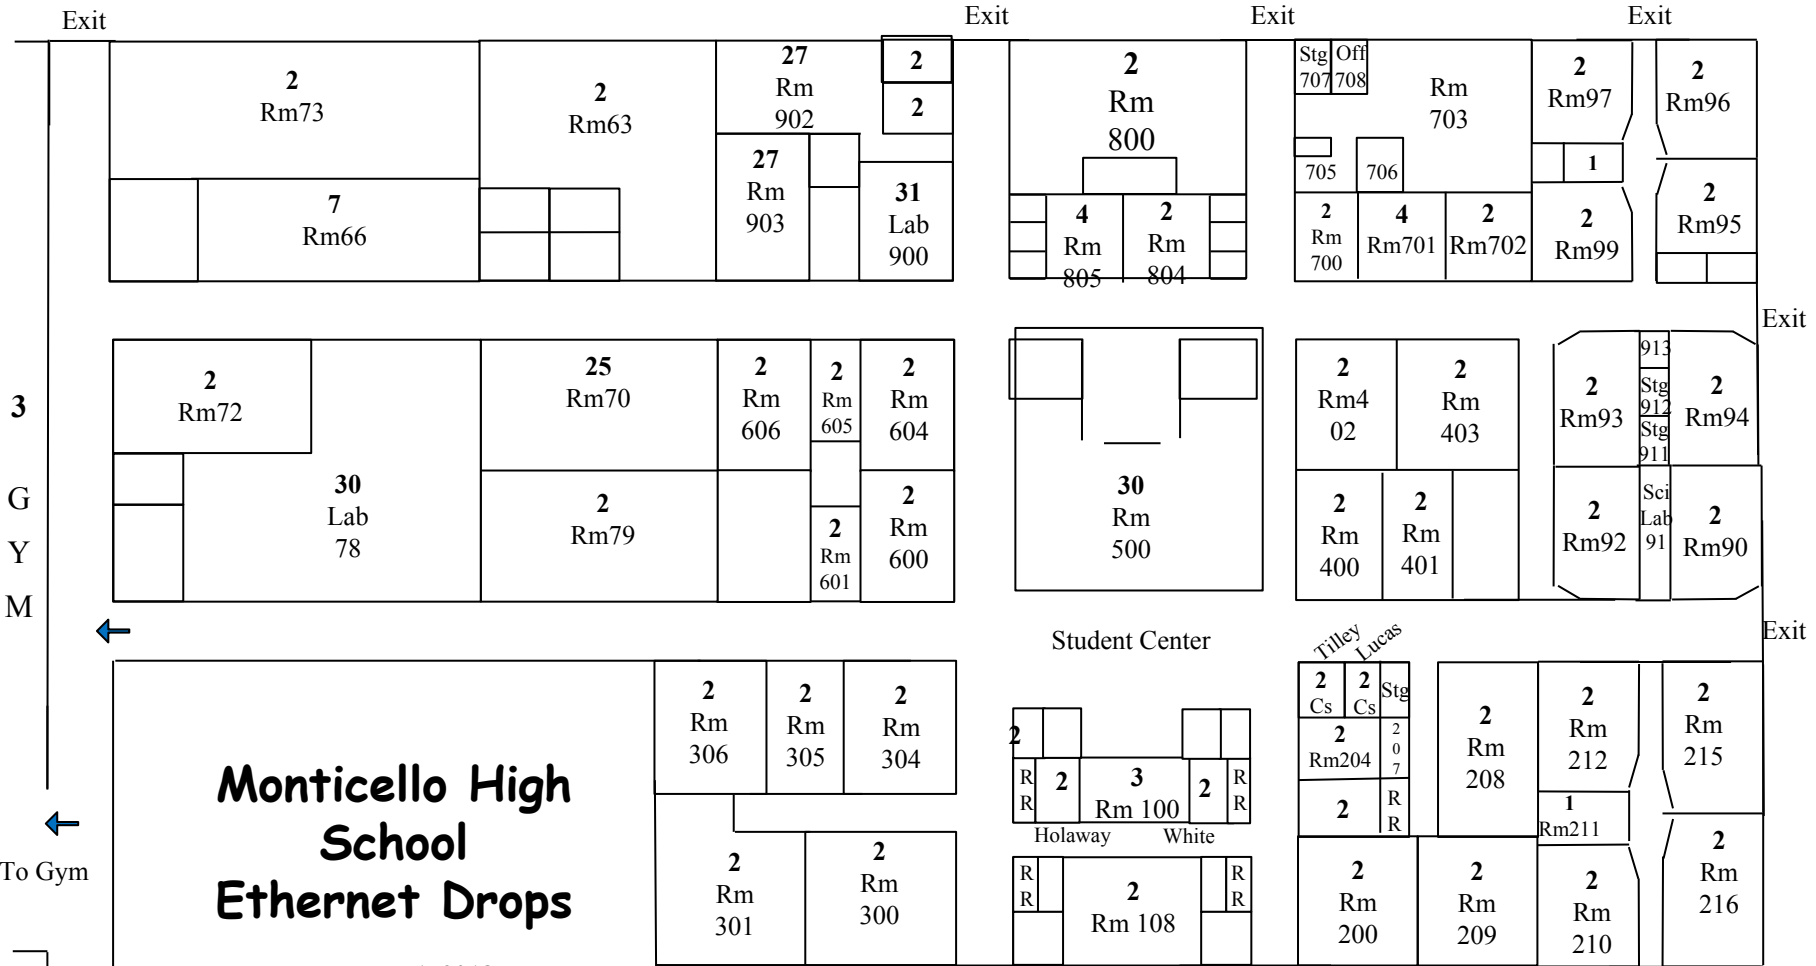

Student Parking Lot

3
G
Y
M

To Gym

Monticello High School Ethernet Drops

February 1, 2018

To Cafeteria