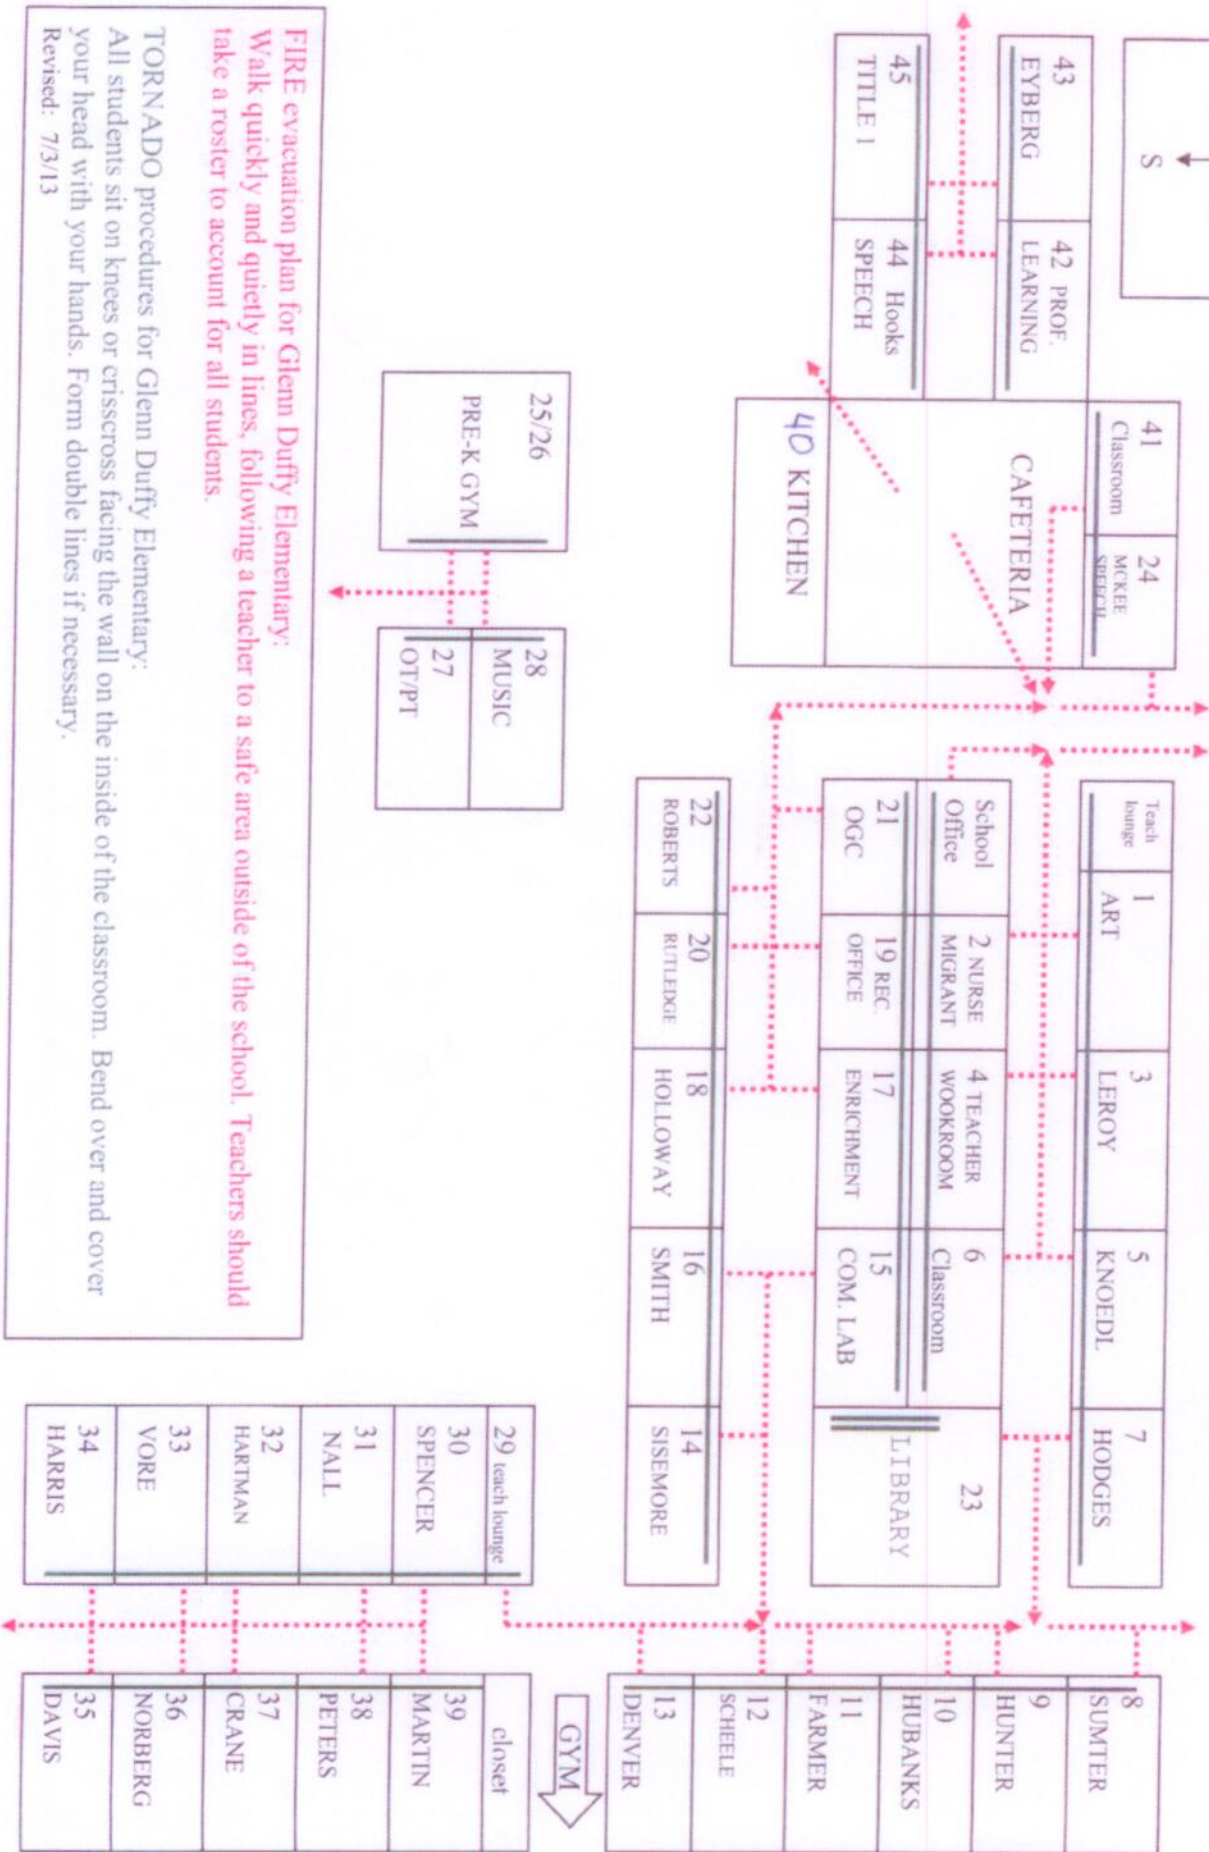

Gravette High Floor Plan

Gravette Upper Elementary

Glenn Duffy Elementary

Fire Evacuation Plan and Tornado Procedures

FIRE evacuation plan for Glenn Duffy Elementary:
 Walk quickly and quietly in lines, following a teacher to a safe area outside of the school. Teachers should take a roster to account for all students.

TORNADO procedures for Glenn Duffy Elementary:
 All students sit on knees or crisscross facing the wall on the inside of the classroom. Bend over and cover your head with your hands. Form double lines if necessary.
 Revised: 7/3/13