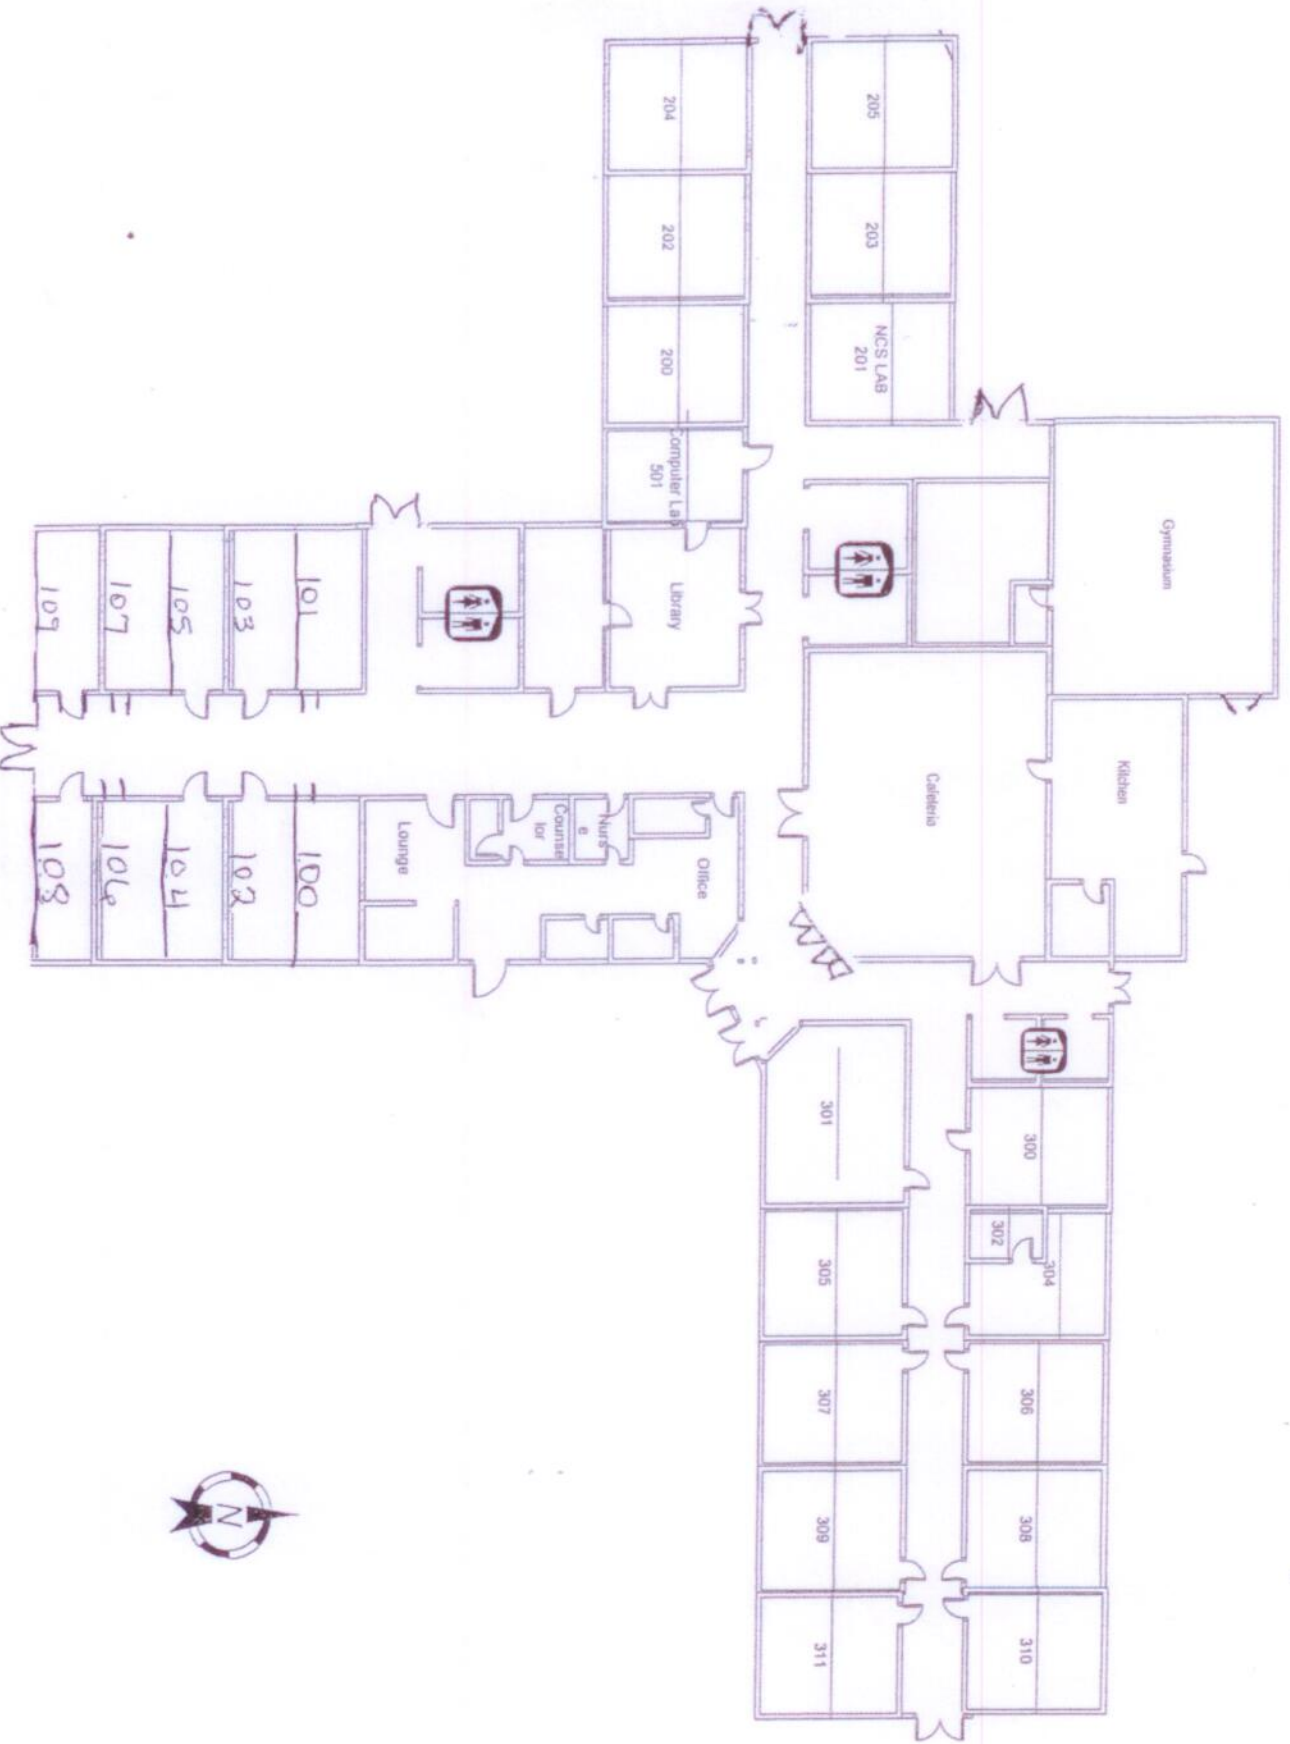

Gravette High Floor Plan

Gravette Upper Elementary

Glenn Duffy Elementary

Fire Evacuation Plan and Tornado Procedures

FIRE evacuation plan for Glenn Duffy Elementary:
 Walk quickly and quietly in lines, following a teacher to a safe area outside of the school. Teachers should take a roster to account for all students.

TORNADO procedures for Glenn Duffy Elementary:
 All students sit on knees or crisscross facing the wall on the inside of the classroom. Bend over and cover your head with your hands. Form double lines if necessary.
 Revised: 7/3/13