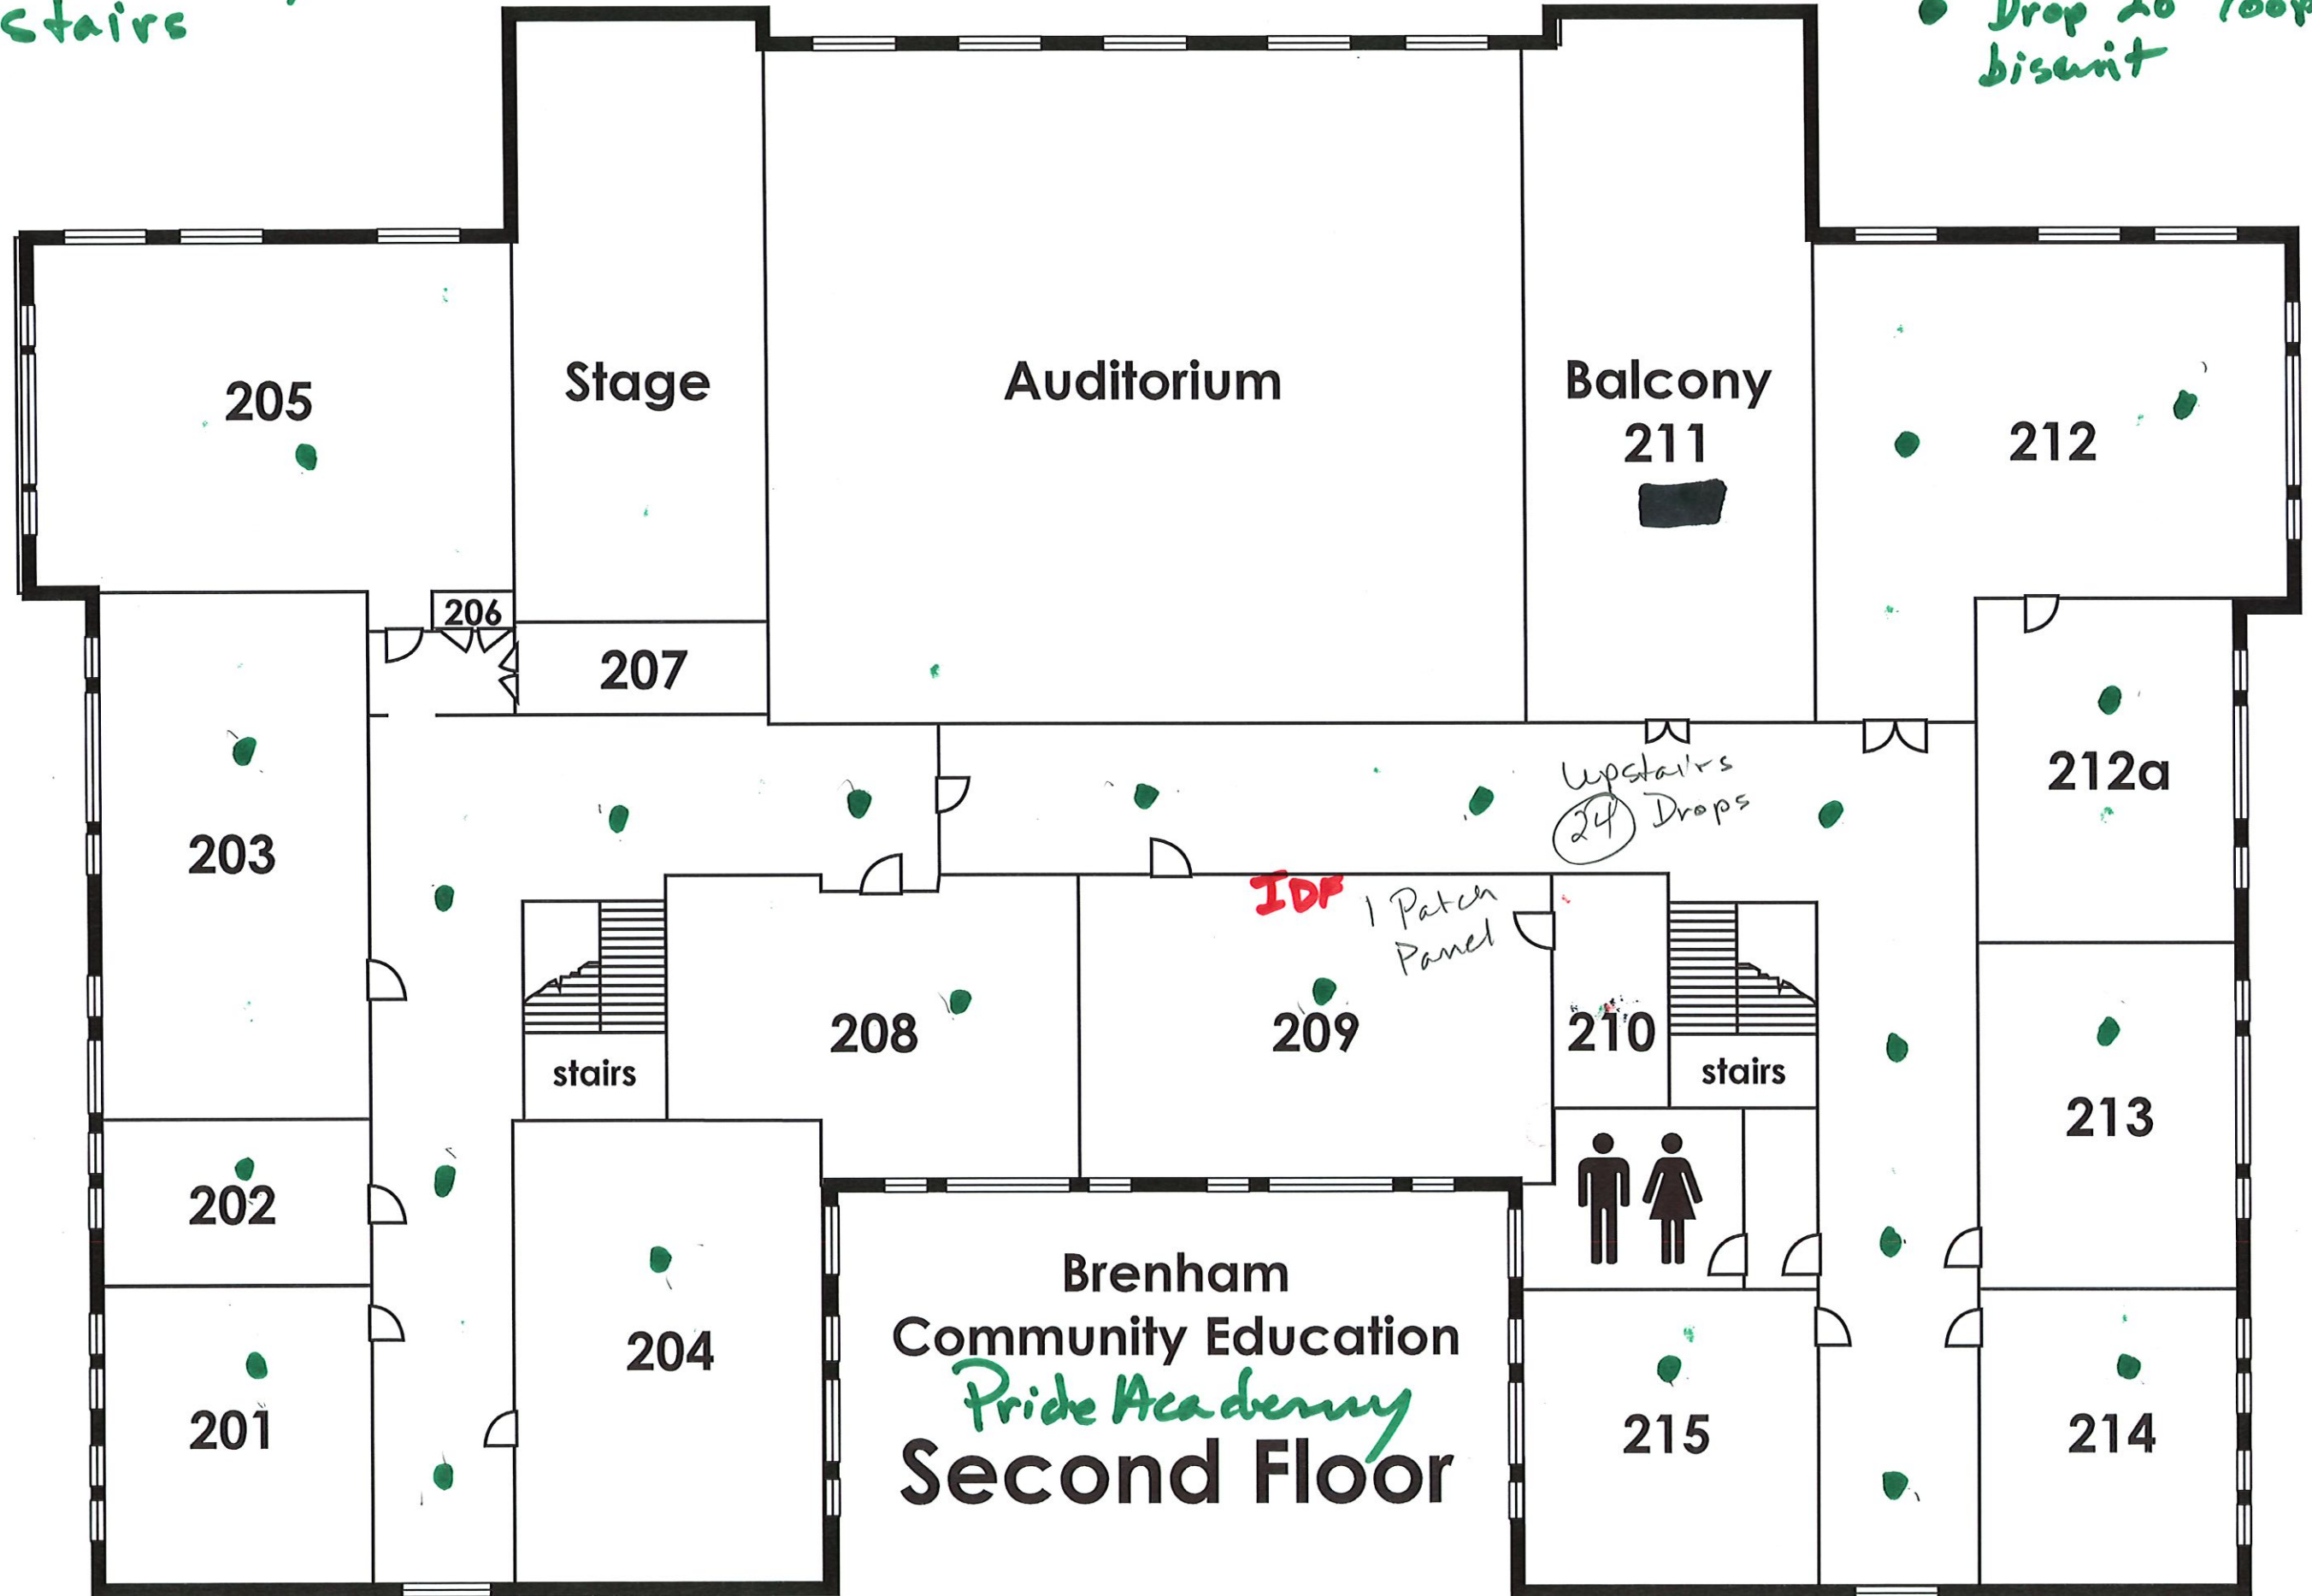

● Drop w 20' <sup>31</sup> loop and bisect

2' LAMP 46  
3 - MR 56

55 Drops total

Pride Academy  
up stairs

● Drop 20' loop and  
bisuit

21

25