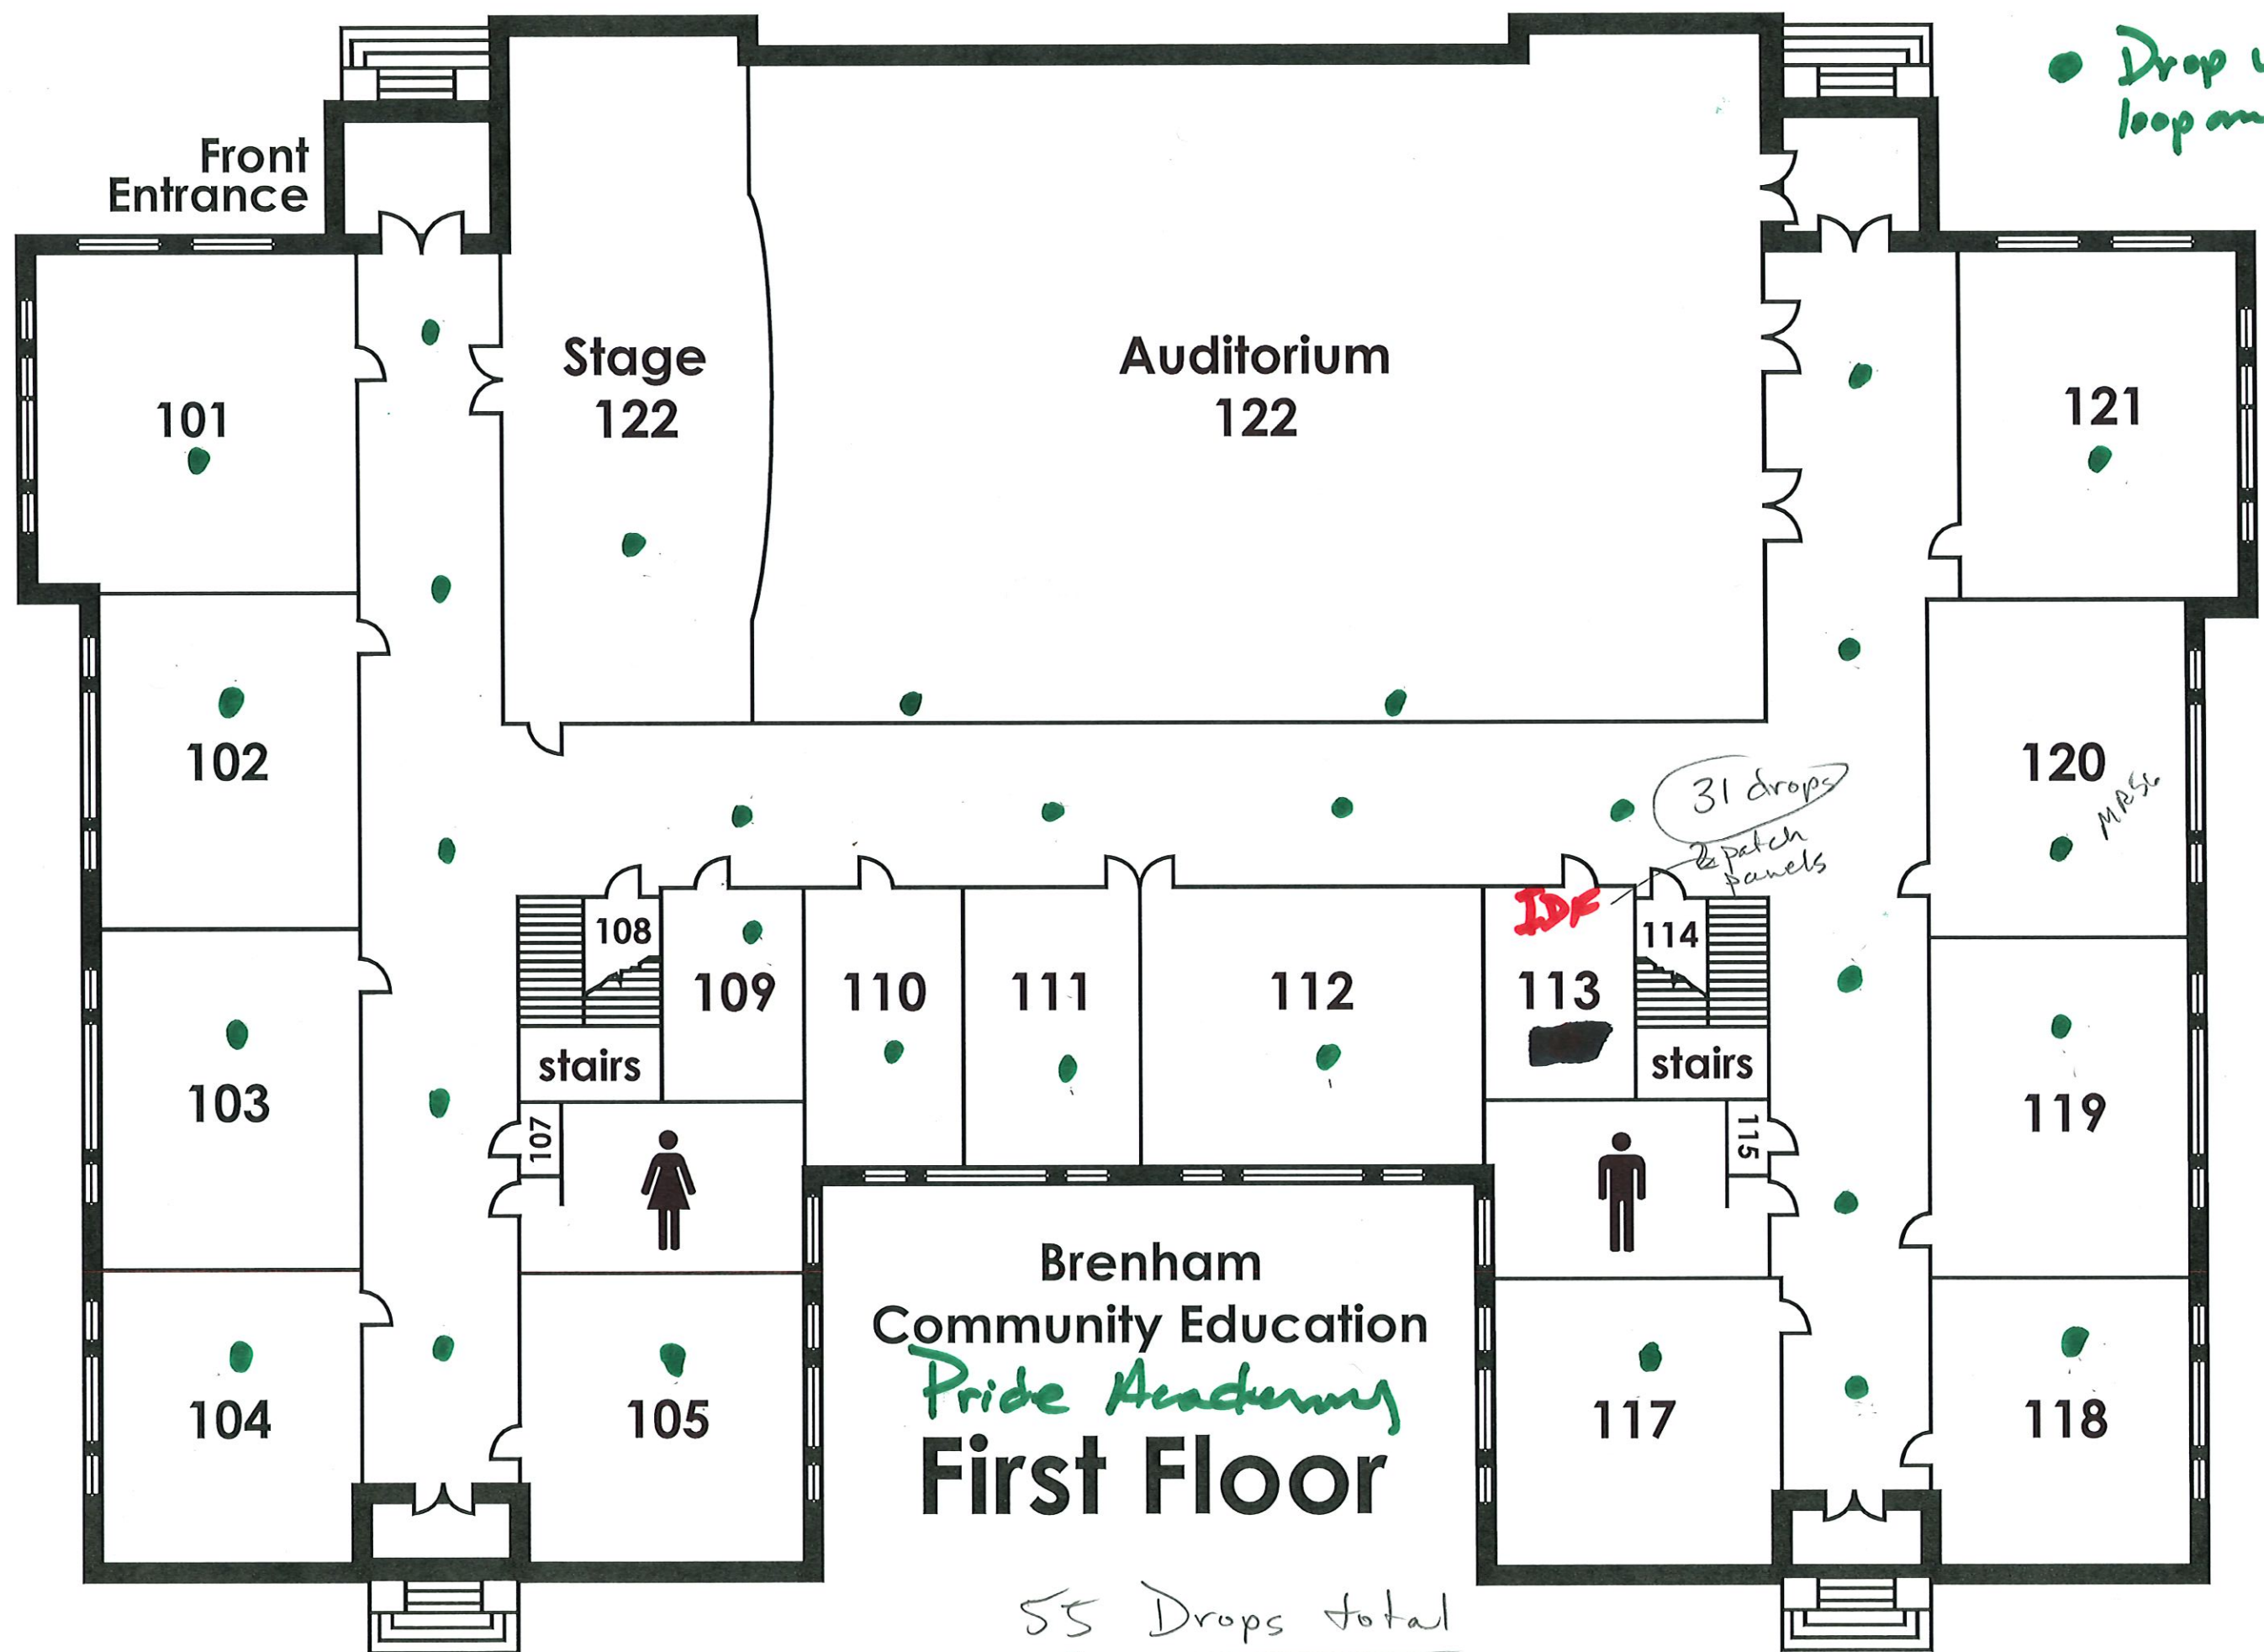

● Drop w 20' <sup>31</sup> loop and bisect

2' LAMP 46  
3 - MR 56

55 Drops total

Pride Academy  
up stairs

● Drop 20' loop and  
bisuit

21

25