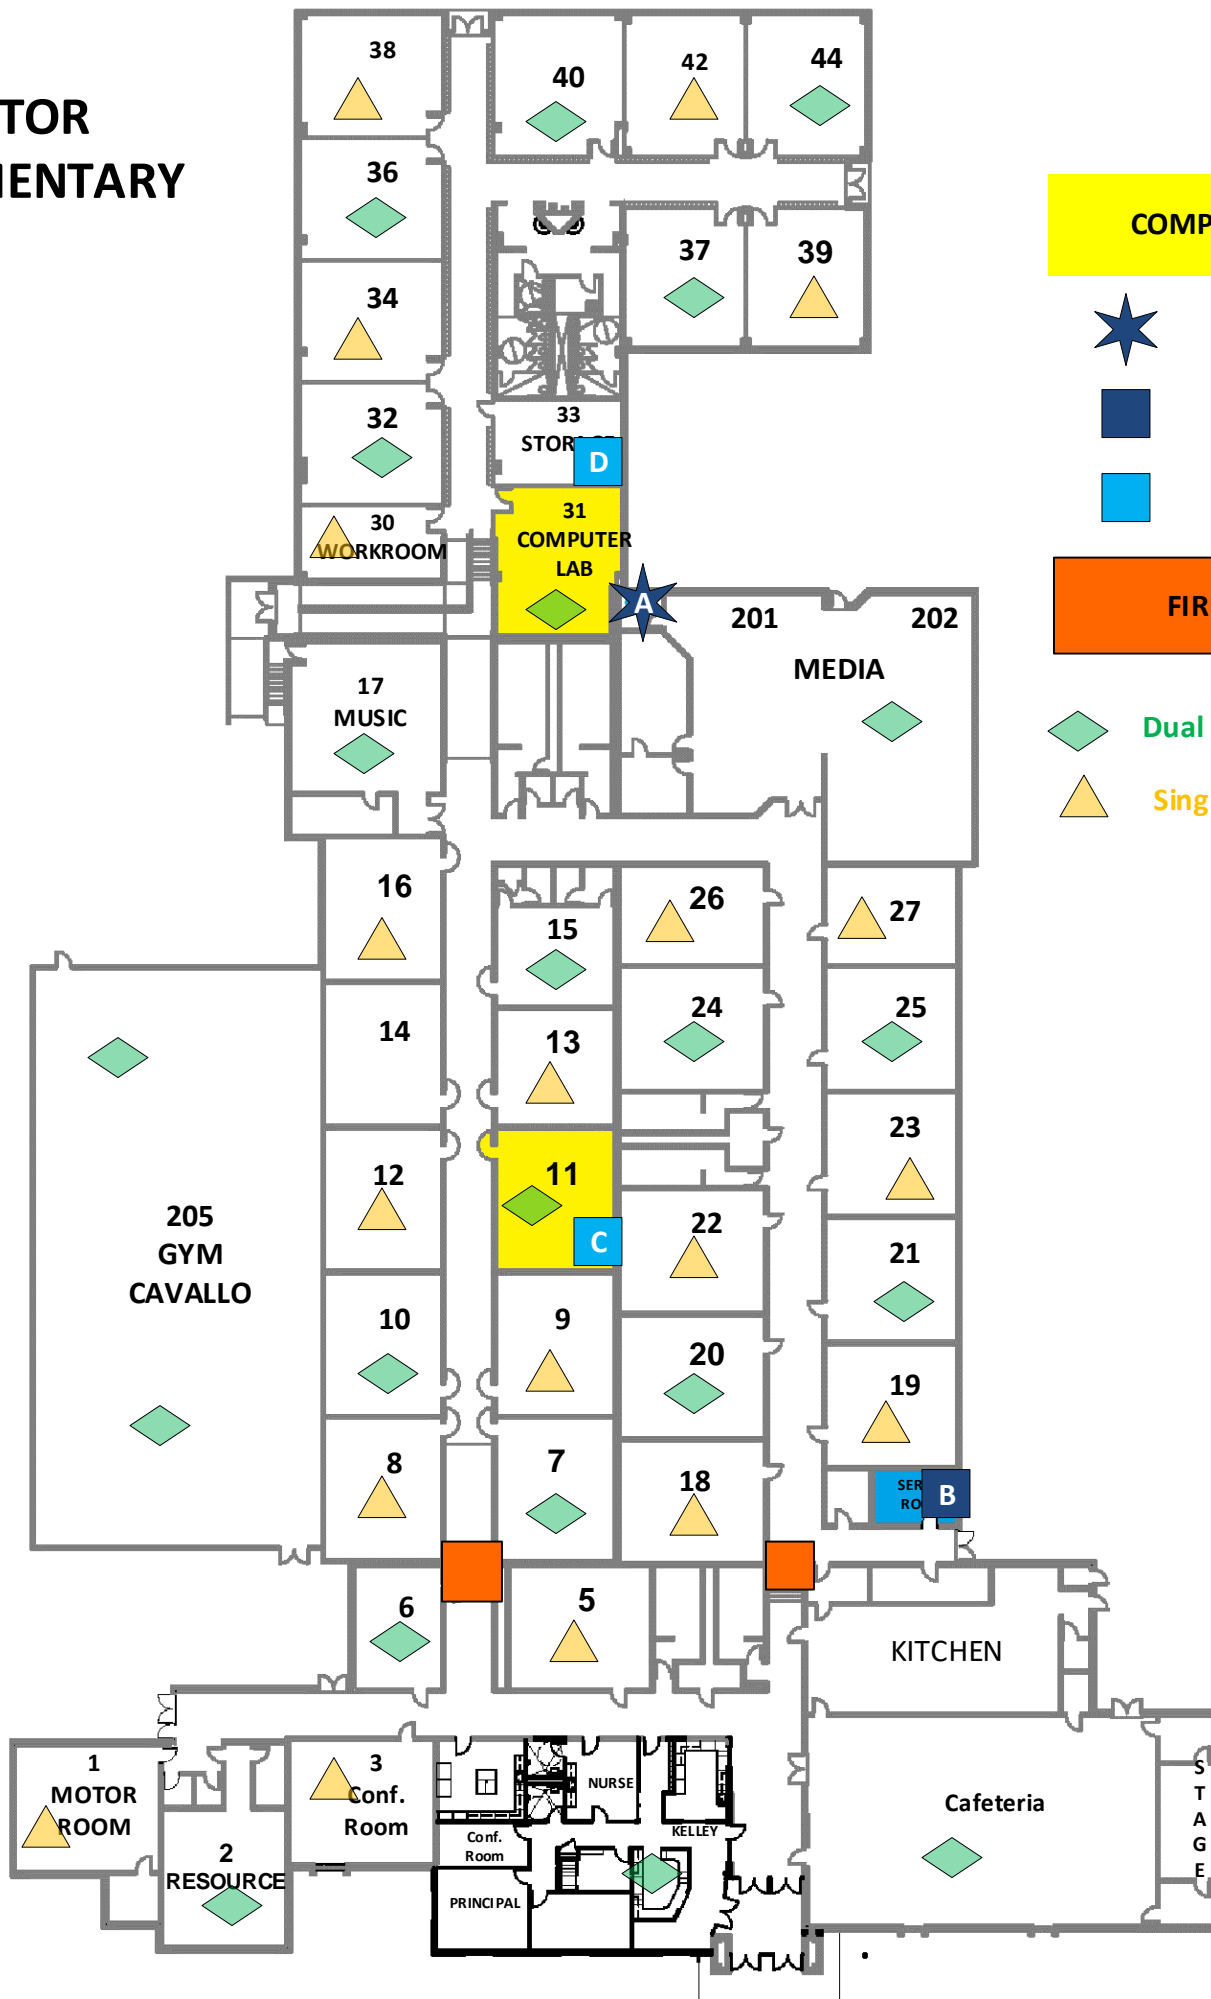

# ATOR ELEMENTARY

## COMPUTER LABS

★ MDF & Bldg. Uplink  
Link to 7<sup>th</sup> & Admin

■ Server Closet

■ IDF